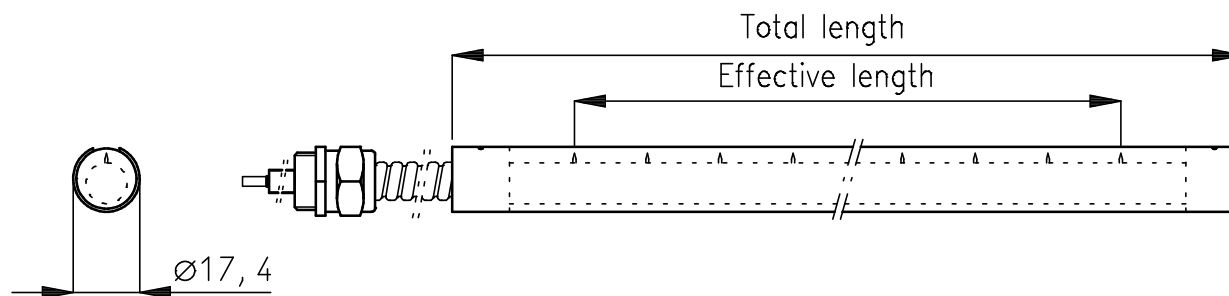

Options cable exit

Standard mounting brackets/cable clamps

All dimensions in mm.  
All dimensions for reference only

P.O.B. 71  
7240AB Lochem NL.  
Tel: +31 (0)573-288333

Name: ANTI STATIC BAR TYPE MEJ		Drawn: RL	Dwg. nr.:
Date: 23-05-2001	ECN -	REV. -	0306A008