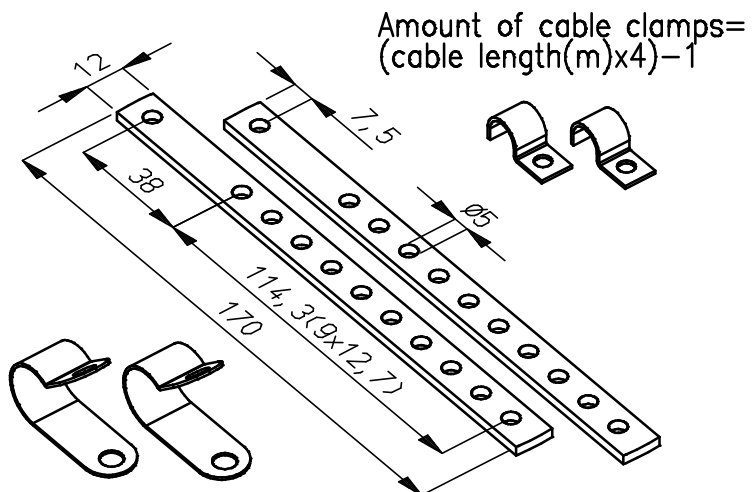

Options cable exit

Standard mounting brackets/cable clamps

All dimensions in mm.  
All dimensions for reference only

P.O.B. 71  
7240AB Lochem NL.  
Tel: +31 (0)573-288333

Name: ANTI STATIC BAR TYPE MEJ		Drawn: RL	Dwg. nr.:
Date: 23-05-2001	ECN -	REV. -	0306A008