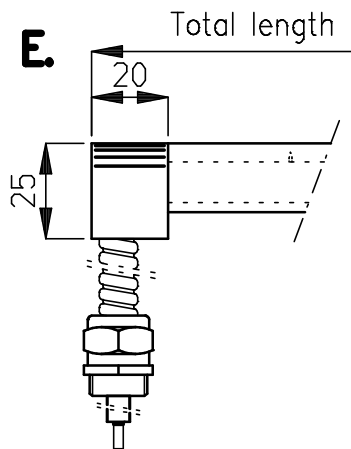

Options cable exit

Standard mounting brackets/cable clamps

All dimensions in mm.  
All dimensions for reference only

P.O.B. 71  
7240AB Lochem NL.  
Tel: +31 (0)573-288333

Name: ANTI STATIC BAR TYPE MEJ		Drawn: RL	Dwg. nr.:
Date: 23-05-2001	ECN -	REV. -	0306A008